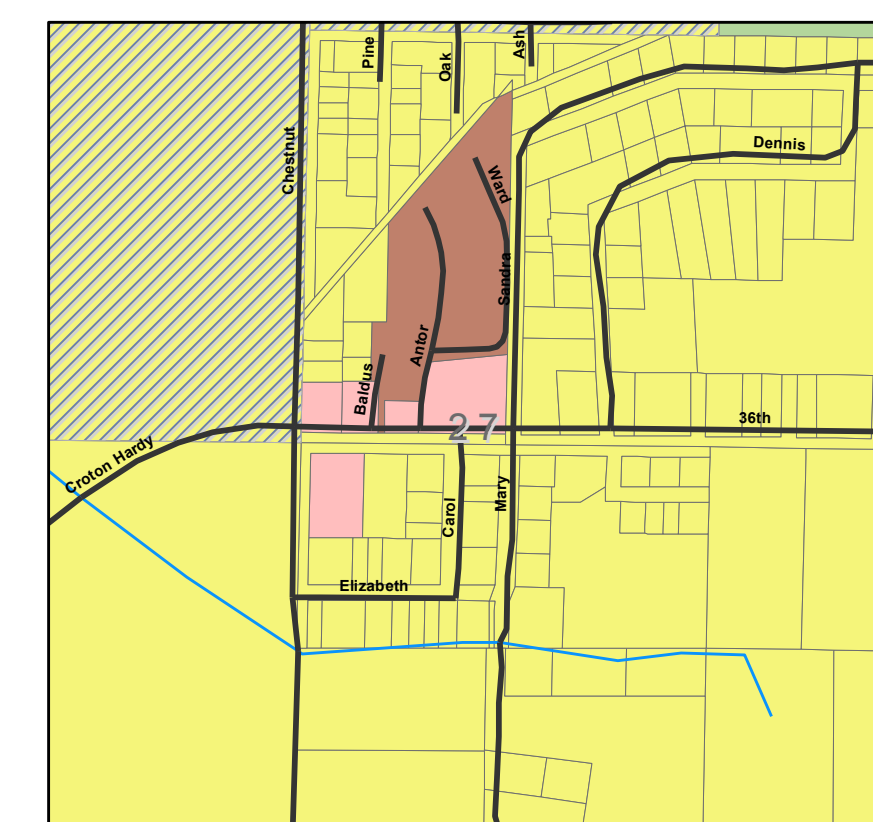

Big Prairie Township

Newaygo County, Michigan

Zoning Map

DRAFT: April 10, 2008

-  A-R: Agricultural Residential
-  L-I: Light Industrial
-  MHP: Manufactured Home Park
-  N-C: Neighborhood Commercial
-  R-R: Rural Residential
-  R-2: Residential
-  L-R: Lakefront Residential District
(Includes all parcels or lots having frontage on a body of water)