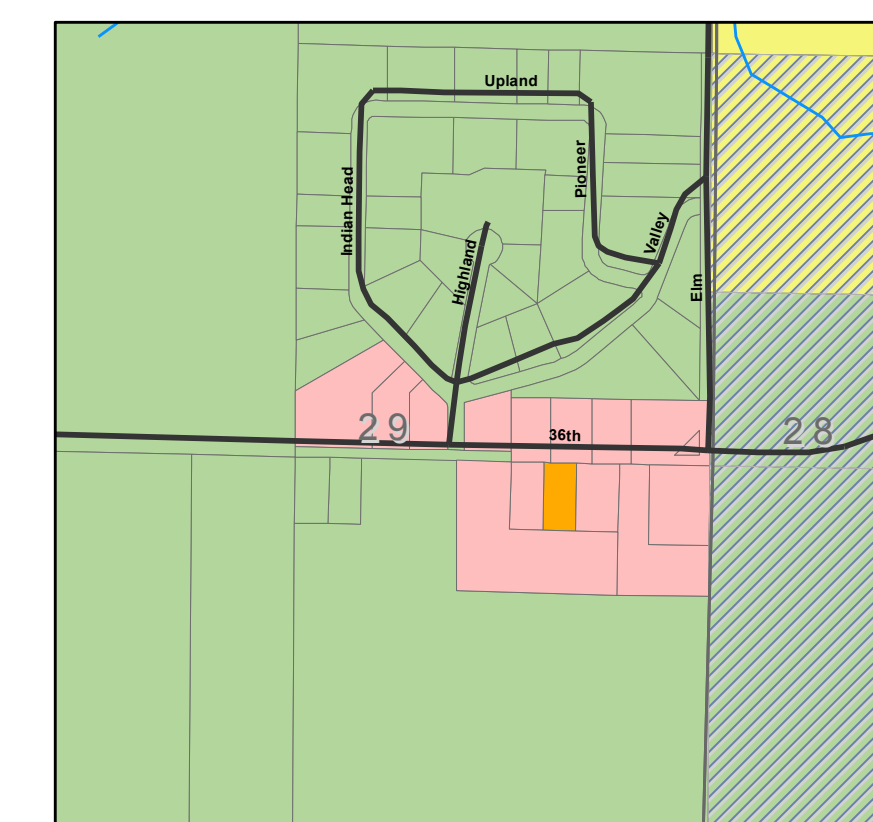

Big Prairie Township

Newaygo County, Michigan

Zoning Map

DRAFT: April 10, 2008

-  A-R: Agricultural Residential
-  L-I: Light Industrial
-  MHP: Manufactured Home Park
-  N-C: Neighborhood Commercial
-  R-R: Rural Residential
-  R-2: Residential
-  L-R: Lakefront Residential District
(Includes all parcels or lots having frontage on a body of water)